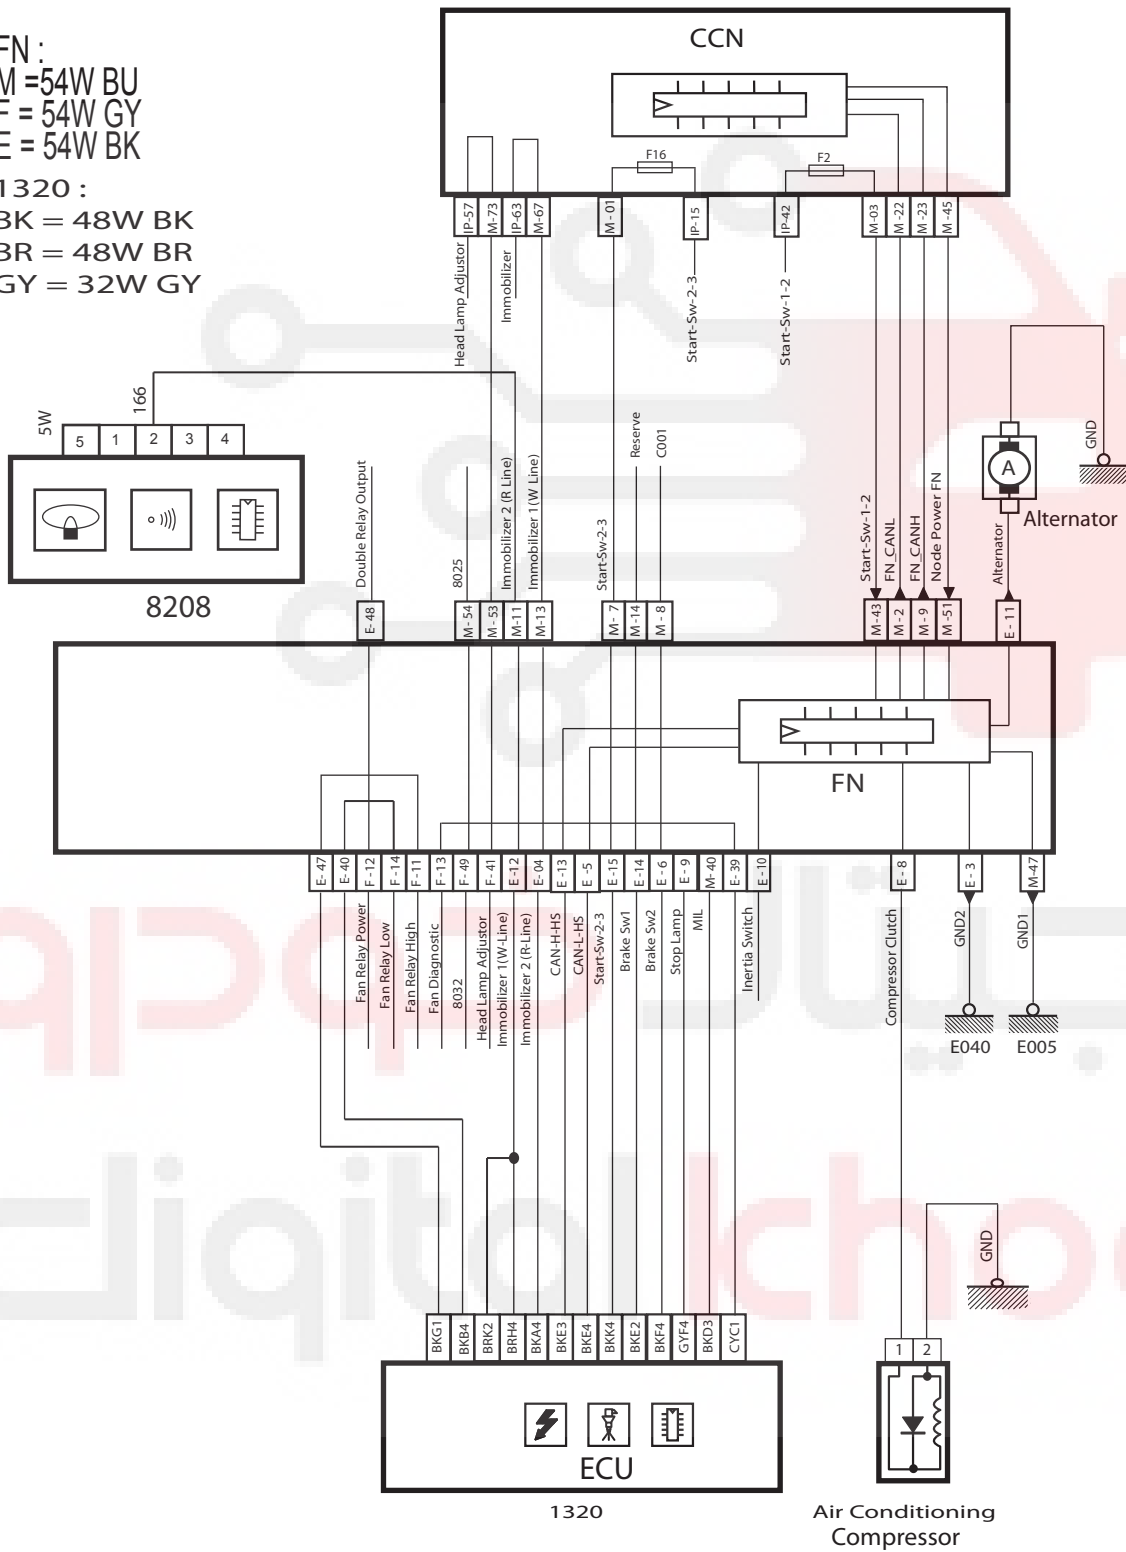

FN Node - Soren Turbo SMS MUX

CCN :
M = 82W BK
IP = 82W GY

FN :
M = 54W BU
F = 54W GY
E = 54W BK

1320 :
BK = 48W BK
BR = 48W BR
GY = 32W GY

FN Node - Soren Turbo SMS MUX

FN Node - Soren Turbo SMS MUX

E = 54W BK
M = 54W BU
F = 54W GY