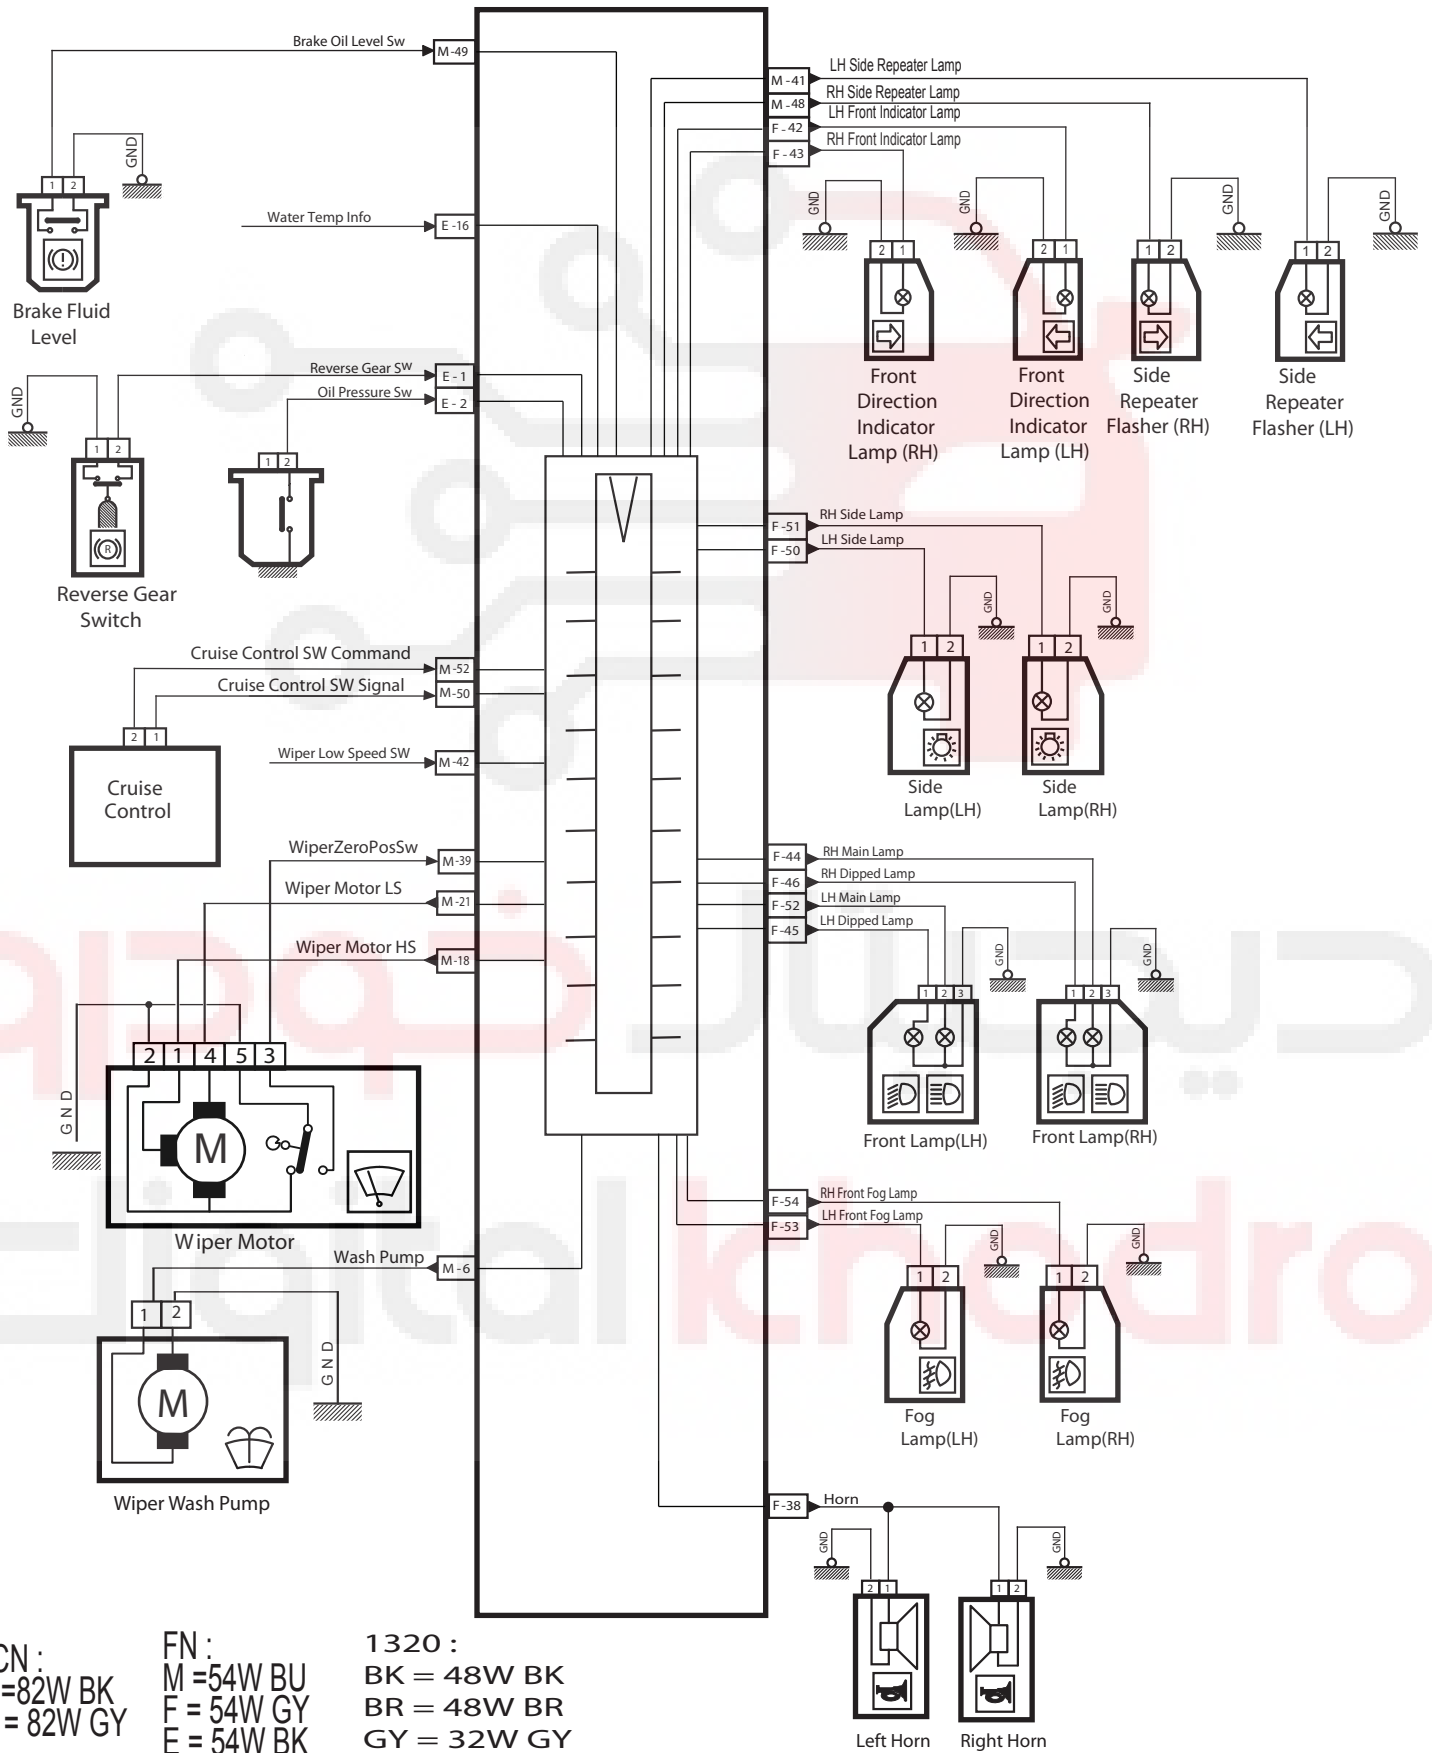

FN Node - Soren Turbo SMS MUX

CCN :
M = 82W BK
IP = 82W GY

FN :
M = 54W BU
F = 54W GY
E = 54W BK

1320 :
BK = 48W BK
BR = 48W BR
GY = 32W GY

FN Node - Soren Turbo SMS MUX

FN Node - Soren Turbo SMS MUX

E = 54W BK
M = 54W BU
F = 54W GY