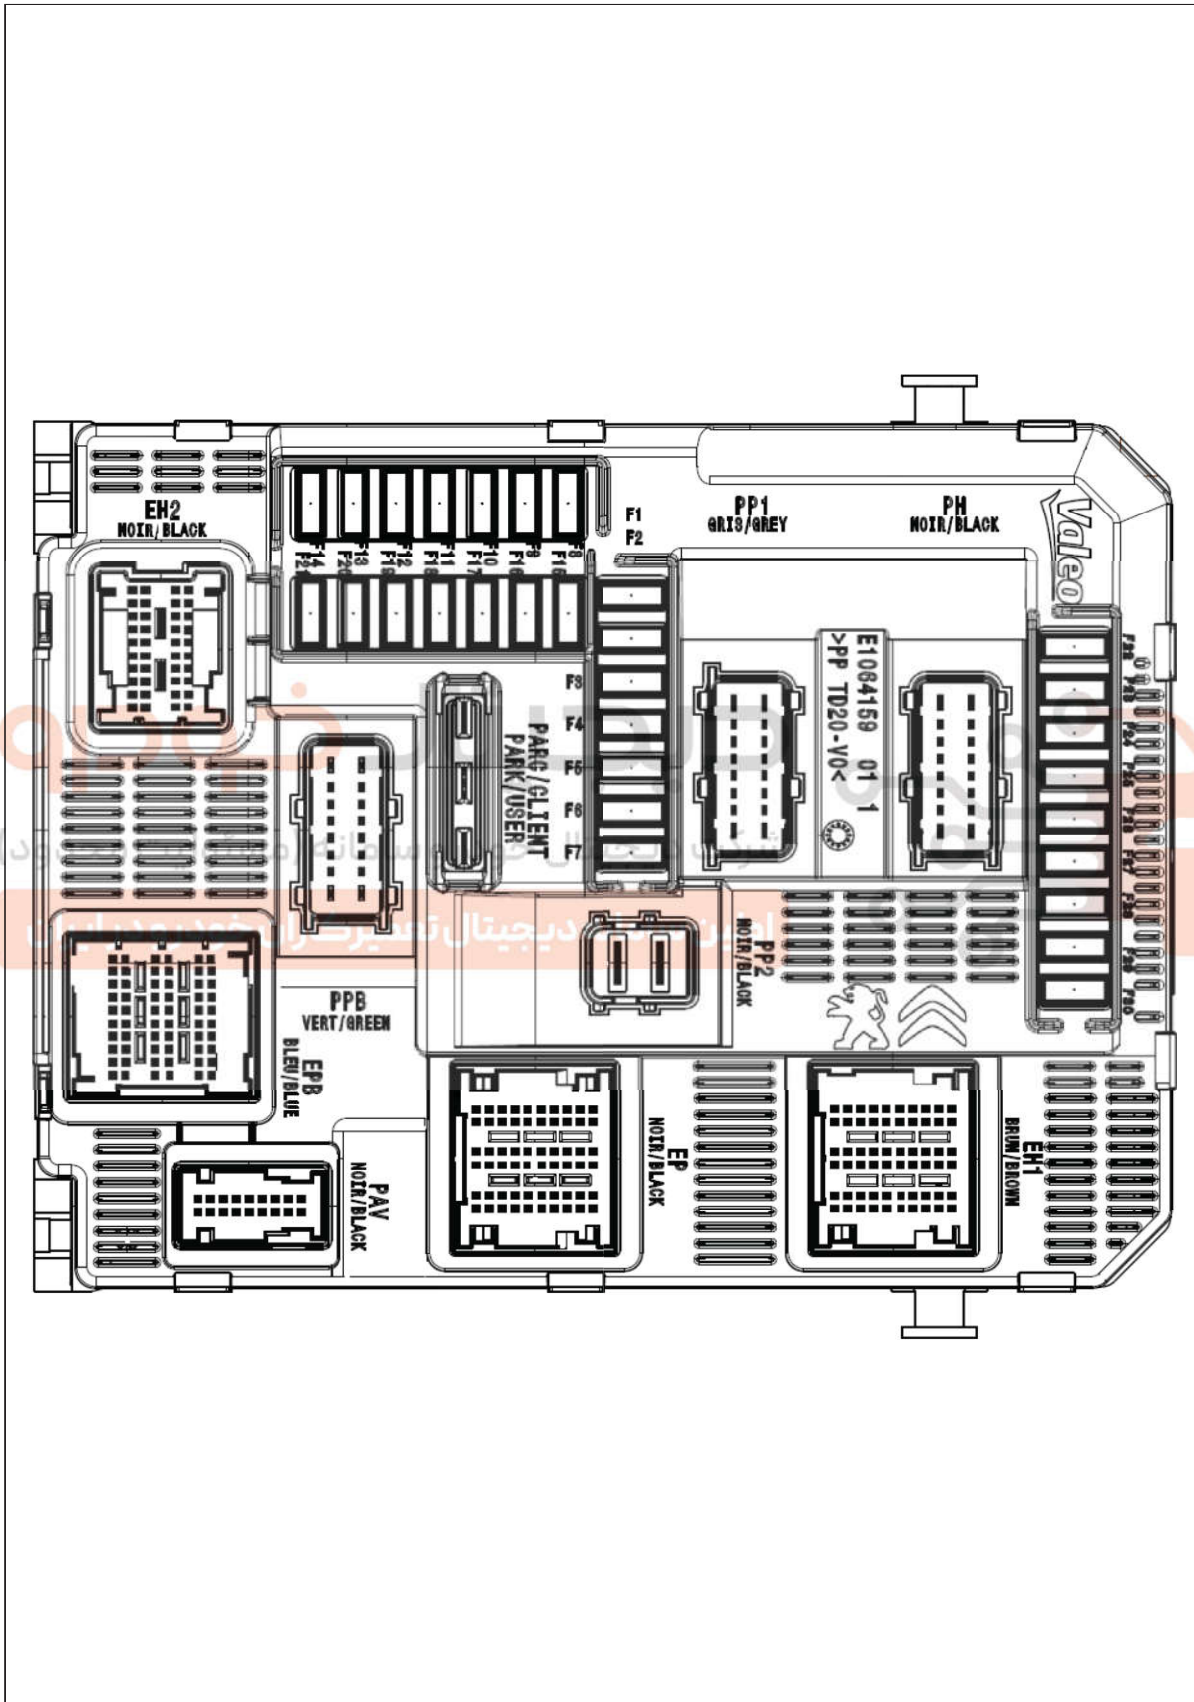

Allocation Of BSI1 Fuses

Allocation Of BS11 Fuses

allocation of BSI1 fuses			
fuse	A	supply	matching
F1	10A	+ APC	brake dual-function switch
F2	5A	+ APC	main/dipped beams - rear view mirrors - headlamp beam adjuster - blower speed control - air conditioning ECU - diagnostic socket
F3	10A	+ APC	cruise control safety switch - fuel additive pump - electric power steering ECU
F4	5A	+ APC	gear selector - electric power steering power relay
F5	5A	+ APC	gear lever locking control relay - automatic gearbox ECU
F6	10A	+ BATT	dual function brake switch - diagnostic socket
F7	-	-	-
F8	5A	+ APC	switch under the steering wheel
F9	5A	+ BATT	alarm siren
F10	5A	+ BATT	independent telematic unit
F11	5A	+ APC	automatic gearbox controls assembly - under bonnet protection control unit
F12	5A	+ APC	ABS - ESP
F13	5A	+ APC	parking assistance ECU
F14	15A	+ CAN	air conditioning ECU
F15	-	-	-
F16	15A	+ ACC	lighter
F23	-	-	-
F24	30A	+ APC	door locks assembly
F25	-	-	-
F26	15A	+ BATT	horn
F27	15A	+ BATT	front and rear screen wash pump
F28	5A	+ BATT	ignition switch
F29	-	-	-
F30	-	-	-
R1	-	-	steering wheel switch - cigar lighter - audio system - independent telematic unit - antitheft alarm siren
R2	-	-	instrument panel - gear selector - airbags ECU - electric power steering power relay - multifunction screen - parking assistance ECU - air conditioning ECU
R3	-	-	dual function brake switch - cruise control safety switch - fuel additive pump - automatic gearbox - main/dipped beams - ABS - ESP - electric power steering ECU - rear view mirrors - headlamp beam adjuster - under bonnet protection control unit - blower speed control - air conditioning ECU - diagnostic socket
R4	-	-	-
R5	-	-	front and rear screen wash pump
R6	-	-	front and rear screen wash pump
R7	-	-	horn
R8	-	-	-
R9	-	-	door locks assembly
R10	-	-	door locks assembly
R11	-	-	-
R12	-	-	-
R13	-	-	-
F17	15A	+ ACC	audio system
F18	20A	+ APC	audio system
F19	5A	+ APC	multifunction screen
F20	5A	+ CAN	airbags ECU
F21	5A	+ CAN	instrument panel
F22	30A	+ BATT	door locks assembly