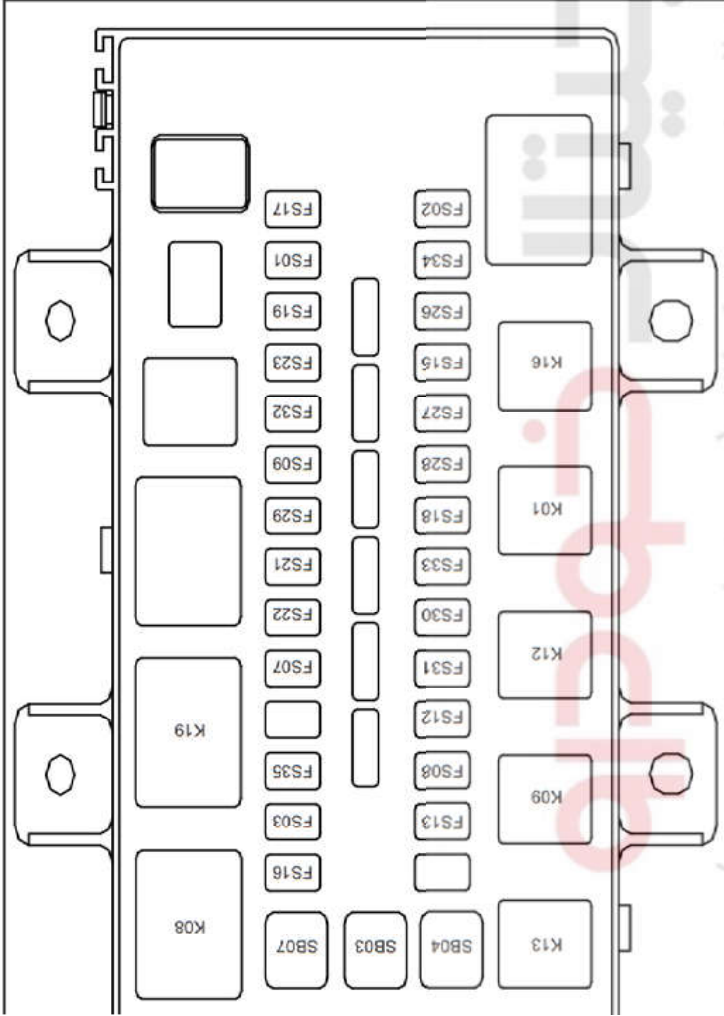

معرفی جعبه فیوز داخل کابین خودروی X50

Code	Application
K01	Start Relay
K08	Blower Relay
K09	Rear Defroster Relay
K12	Width Lamp Relay
K13	Rear Fog Lamp Relay
K16	Reverse Lamp Relay
K21	Power Relay

Code	Application	Rated Current (A)
FS01	IMMO ECU / Central Locking Fuse	15A
FS02	Generator / IMMO ECU/Central Locking Fuse	10A
FS03	ECU Fuse	15A
FS07	Air Conditioning Fuse	10A
FS08	Rear Defroster Fuse	25A
FS09	Power Window Fuse	30A
FS12	Width Lamp Fuse	10A
FS13	Rear Fog Lamp Fuse	10A
FS15	Reverse Lamp / Brake Lamp / Daytime Running Lamp Fuse	10A
FS16	Brake Lamp Fuse	10A
FS17	Dome Lamp Fuse	5A
FS18	Instrument Cluster Fuse	10A
FS19	Instrument Cluster Fuse	10A
FS21	Cigarette Lighter Fuse	15A
FS22	CD Fuse	10A
FS23	CD Fuse	15A
FS26	ABS ECU Fuse	5A
FS27	SRS ECU Fuse	10A
FS28	EPS ECU Fuse	10A
FS29	Power Rearview Mirror Fuse	10A
FS30	Wiper Fuse	15A
FS31	Sunroof Fuse	5A
FS32	Sunroof Fuse	15A
FS33	Seat Heating Fuse	15A
FS34	TCU Fuse	10A
FS35	TCU Fuse	20A
SB03	AM1 Fuse	30A
SB04	AM2 Fuse	30A
SB07	Blower Fuse	30A