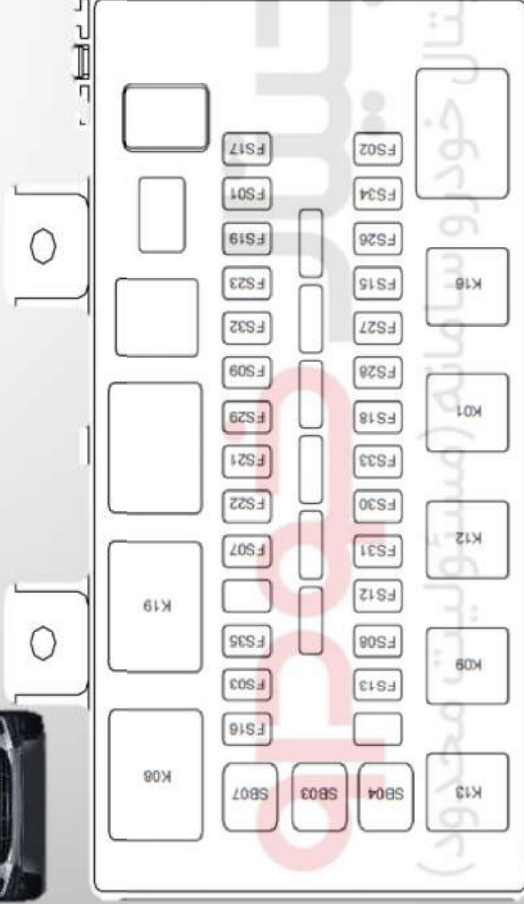

معرفی جعبه فیوز داخل کابین خودروی X50

Code	Application
K01	Start Relay
K08	Blower Relay
K09	Rear Defroster Relay
K12	Width Lamp Relay
K13	Rear Fog Lamp Relay
K16	Reverse Lamp Relay
K21	Power Relay

Code	Application	Rated Current (A)
FS01	IMMO ECU / Central Locking Fuse	15A
FS02	Generator / IMMO ECU/Central Locking Fuse	10A
FS03	ECU Fuse	15A
FS07	Air Conditioning Fuse	10A
FS08	Rear Defroster Fuse	25A
FS09	Power Window Fuse	30A
FS12	Width Lamp Fuse	10A
FS13	Rear Fog Lamp Fuse	10A
FS15	Reverse Lamp / Brake Lamp / Daytime Running Lamp Fuse	10A
FS16	Brake Lamp Fuse	10A
FS17	Dome Lamp Fuse	5A
FS18	Instrument Cluster Fuse	10A
FS19	Instrument Cluster Fuse	10A
FS21	Cigarette Lighter Fuse	15A
FS22	CD Fuse	10A
FS23	CD Fuse	15A
FS26	ABS ECU Fuse	5A
FS27	SRS ECU Fuse	10A
FS28	EPS ECU Fuse	10A
FS29	Power Rearview Mirror Fuse	10A
FS30	Wiper Fuse	15A
FS31	Sunroof Fuse	5A
FS32	Sunroof Fuse	15A
FS33	Seat Heating Fuse	15A
FS34	TCU Fuse	10A
FS35	TCU Fuse	20A
SB03	AM1 Fuse	30A
SB04	AM2 Fuse	30A
SB07	Blower Fuse	30A