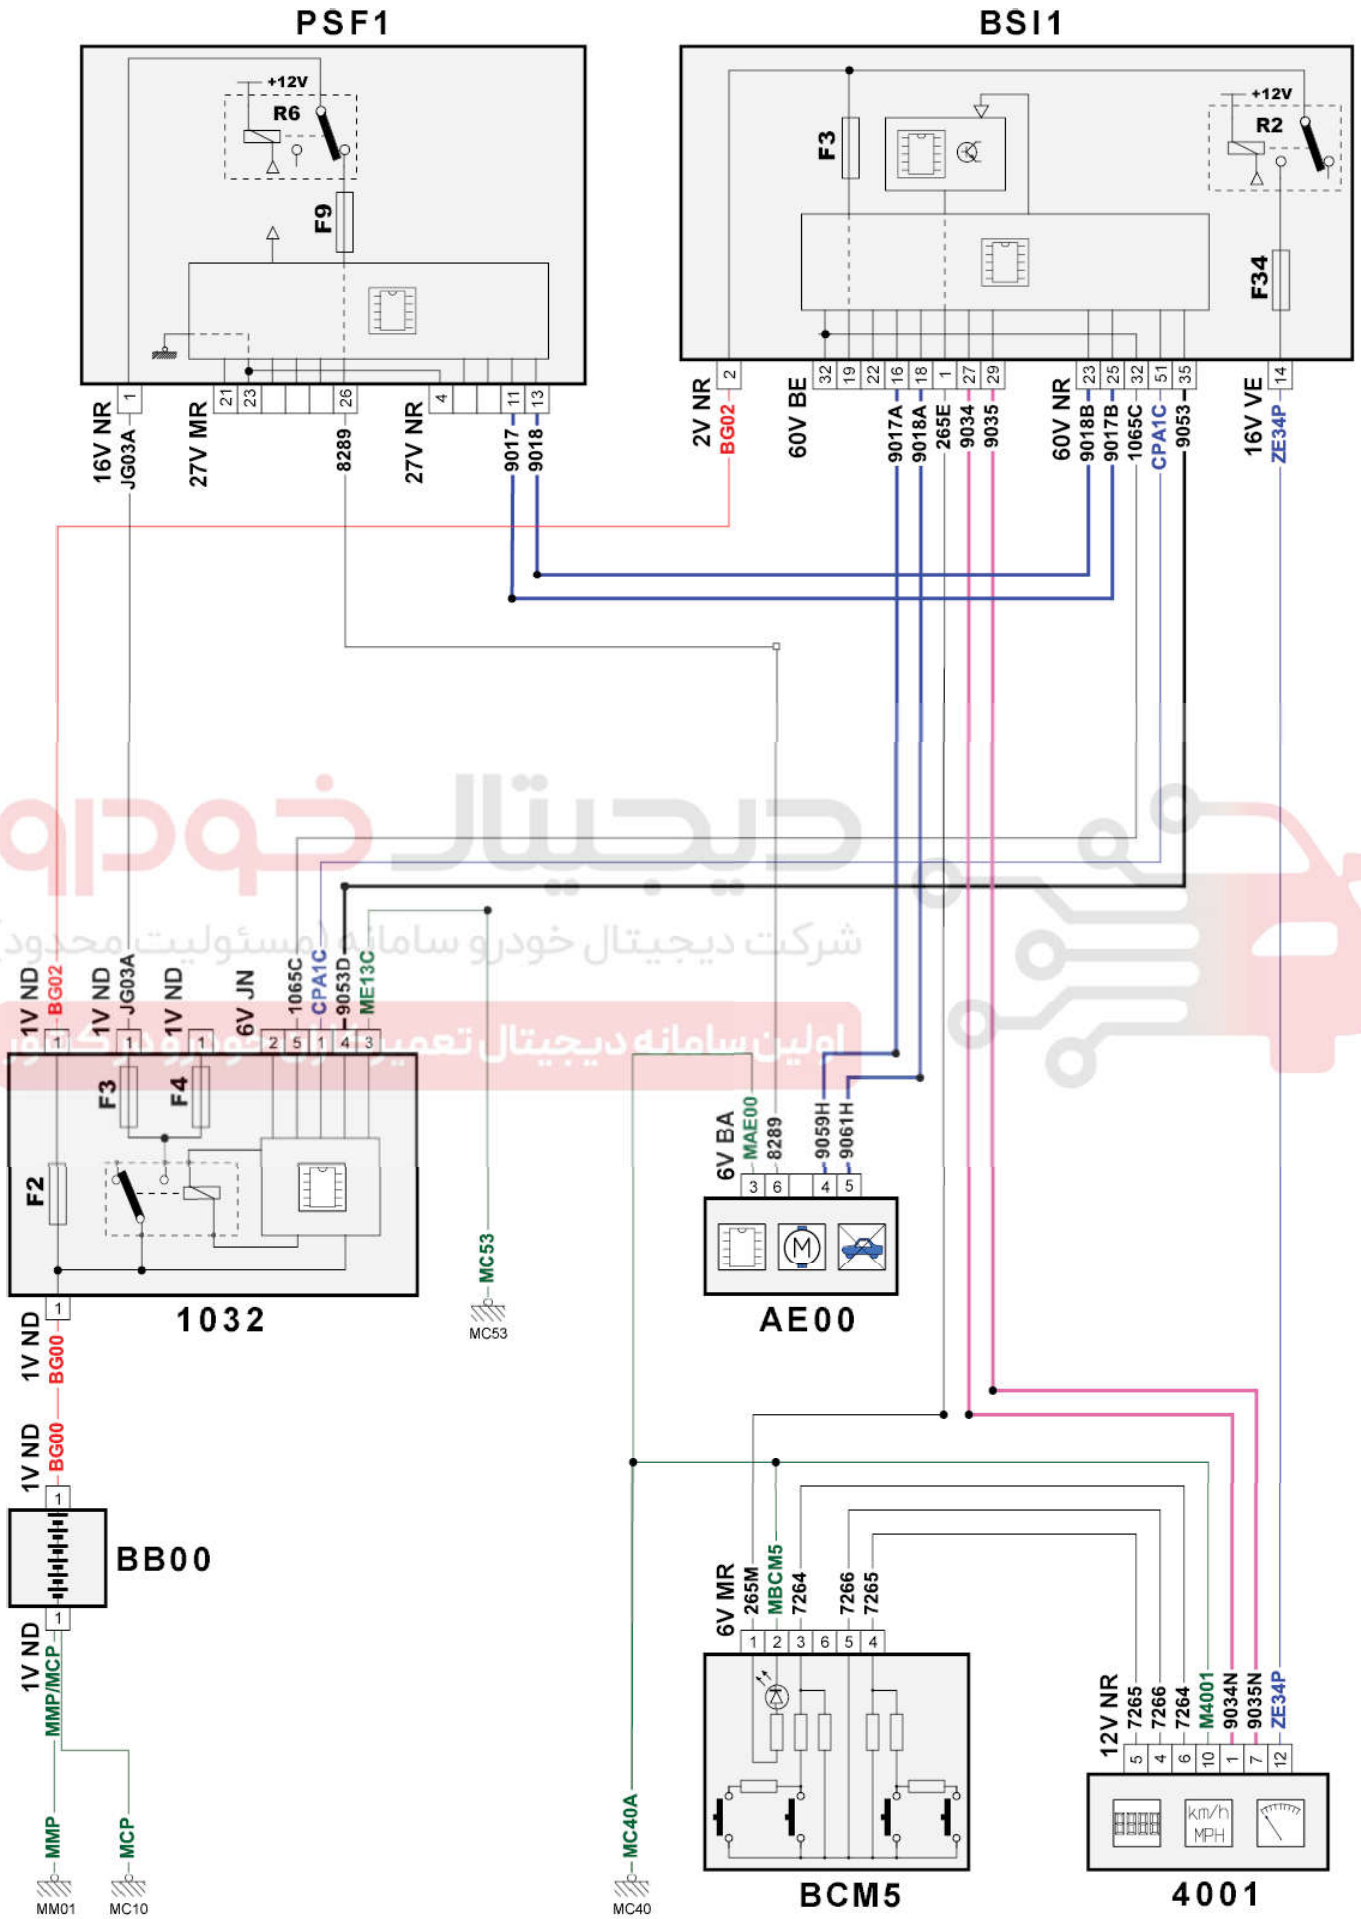

Head Up Display Unit

Head Up Display Unit

item code	description	information
1032	null	electrical supplies protection and management unit
4001	null	head-up display unit
AE00	null	electric steering lock
BB00	null	ancillaries battery
BCM5	null	multifunction switch block under the steering wheel
BSI1	null	built-in systems interface
E917	null	crimp one information (or equipotential 917) wire
E917A	null	crimp one information (or equipotential 917A) wire
E918	null	crimp one information (or equipotential 918) wire
E918A	null	crimp one information (or equipotential 918A) wire
E934	null	crimp one information (or equipotential 934) wire
E935	null	crimp one information (or equipotential 935) wire
E953	null	crimp one information (or equipotential 953) wire
EM40A	null	crimp earth (earth point number 40A)
EM40B	null	crimp earth (earth point number 40B)
EM53	null	crimp earth (earth point number 53)
EV01	null	splice of a "sidelamp +" protected by fuse number 01
MC10	null	body earth point number 10
MC40B	null	body earth point number 40
MC53B	null	body earth point number 53B
MM01	null	engine earth point number 01
PSF1	null	engine compartment connection board-fuse box